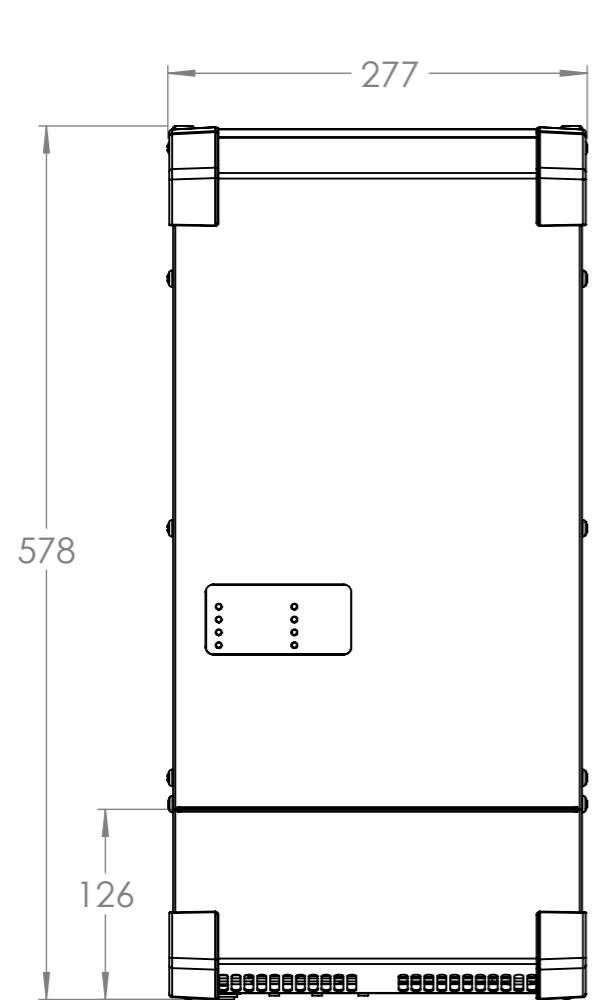

Dimension Drawing - MultiPlus-II	
PMP122305110	MultiPlus-II 12/3000/120-50 120V
PMP122305122	MultiPlus-II 12/3000/120-50 120V (UL)

Dimensions in mm