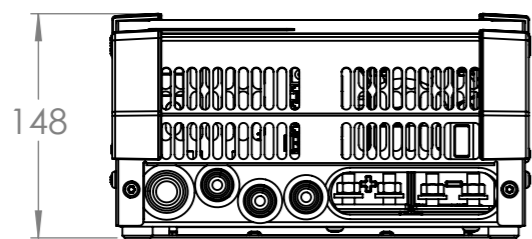

Dimension Drawing - MultiPlus-II	
PMP122305110	MultiPlus-II 12/3000/120-50 120V
PMP122305122	MultiPlus-II 12/3000/120-50 120V (UL)

Dimensions in mm