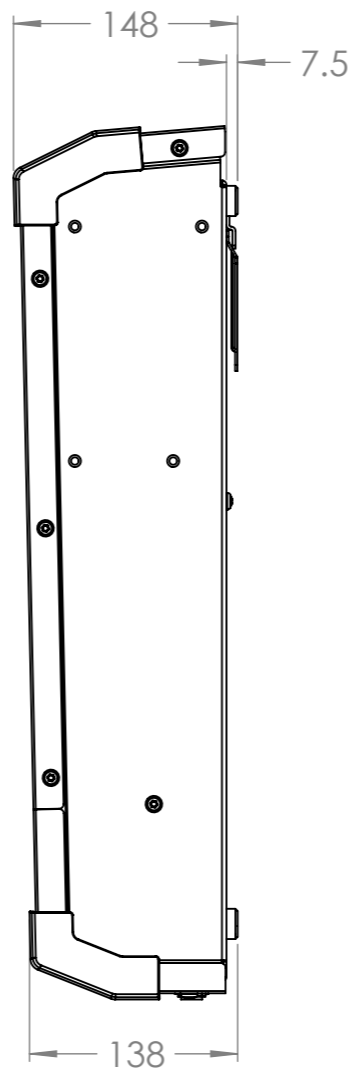

Dimension Drawing - MultiPlus-II	
PMP122305110	MultiPlus-II 12/3000/120-50 120V
PMP122305122	MultiPlus-II 12/3000/120-50 120V (UL)

Dimensions in mm