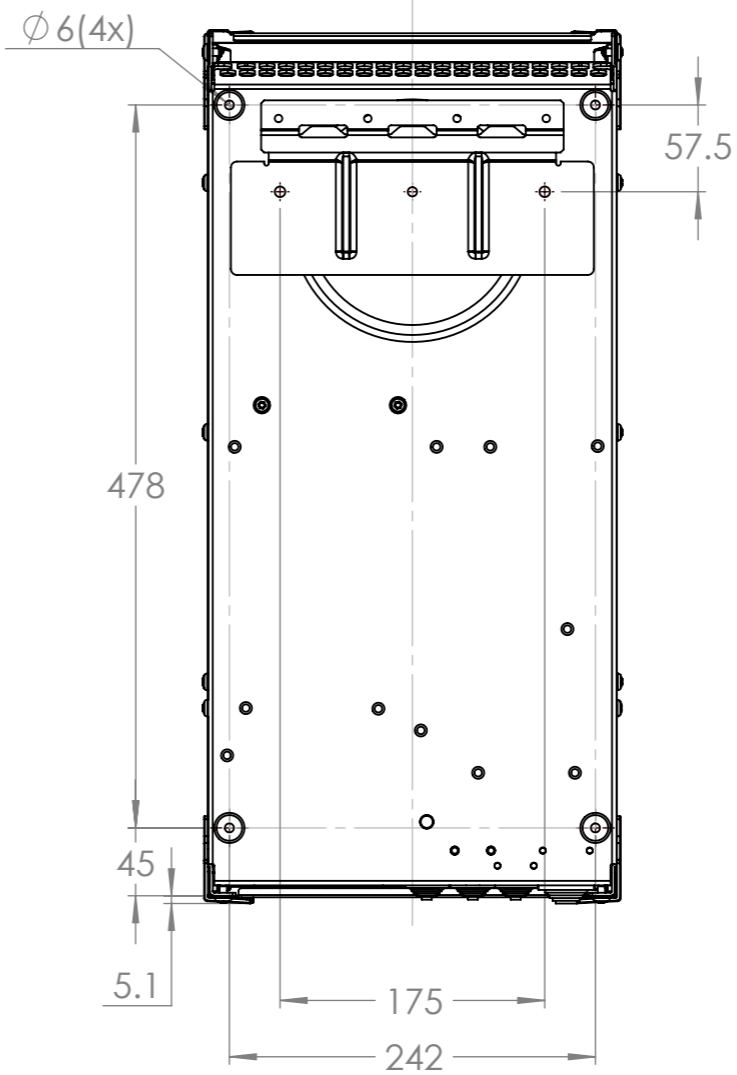

Dimension Drawing - MultiPlus-II	
PMP122305110	MultiPlus-II 12/3000/120-50 120V
PMP122305122	MultiPlus-II 12/3000/120-50 120V (UL)

Dimensions in mm