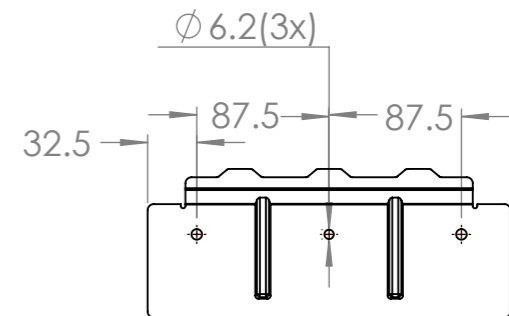

Dimension Drawing - MultiPlus-II	
PMP122305110	MultiPlus-II 12/3000/120-50 120V
PMP122305122	MultiPlus-II 12/3000/120-50 120V (UL)

Dimensions in mm